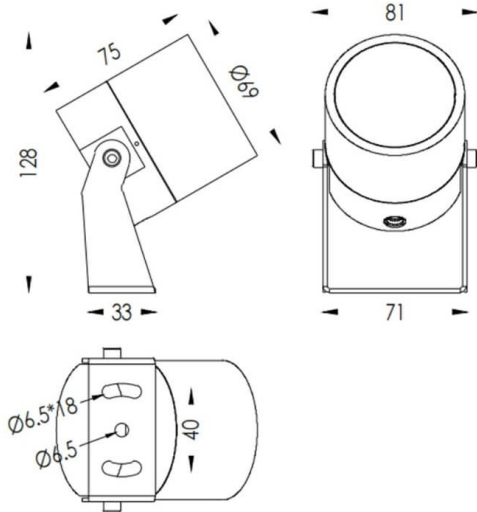

TUBEO-R

Item code	86.OS04.3351.02
Product type	Outdoor
Category	Spike Spot Light
Family	TUBEO-R
Subfamily	TUBEO-R
Pictograms	

Dimensions

Product dimensions (mm) **69(Dia)X75(H)mm**

Scheme

Photometry

Product	
Real power (W)	10
Real luminous flux (Lm)	900
Luminous efficiency (Lm/W)	90
Beam angle (°)	55
Life time (h)	50000h L70B10
IP	65
Control gear	ON-OFF
Average life time (h)	50000h L70B10
Colour temperature (K)	3000
Colour consistency (SDCM)	SDCM3
CRI	80
IK	IK10